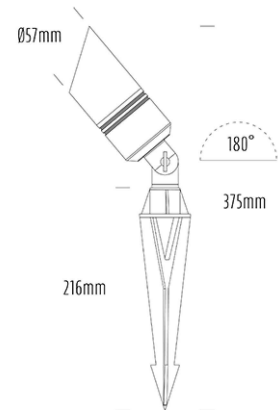

Spike Spot Light

SPECIFICATIONS

| | |
|-----------------------|-------------------------|
| Product Code | AQL-400 |
| Family | Hydra |
| Construction Material | Solid Cast Brass |
| Cable | 500mm Fig 8 cable |
| IP Rating | IP65 |
| Warranty | 3 Year Aqualux Warranty |
| Additional | MR16 LED Drop In Lamp |

CONFIGURED OPTIONS

| | |
|--------------|----------------|
| Variant Code | AQL-400-B1M |
| Body Colour | Brushed Chrome |
| Control Gear | MR16 |
| Dimming | Lamp Dependant |